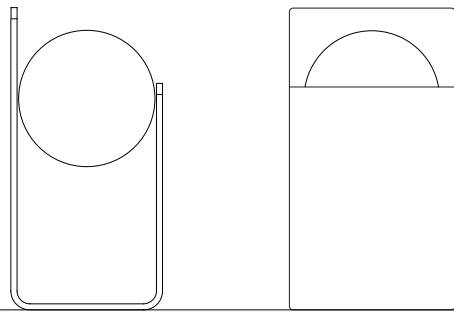

L16 x W18 x H40

Finiture / Finishes

Struttura / Structure

Vetro / Glass