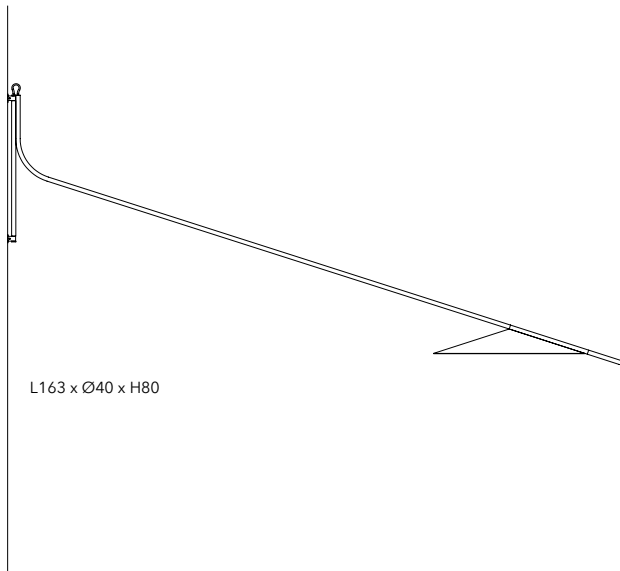

* Lunghezza cavo / cable length on-off cm 250
* Lunghezza cavo / cable length dimmer touch cm 180

* Lunghezza cavo / cable length on-off cm 250
* Lunghezza cavo / cable length dimmer touch cm 180

Finiture / Finishes

Struttura / Structure

Nero opaco
Matt black

Maniglia / Handle

Massello di ebano
Solid ebony