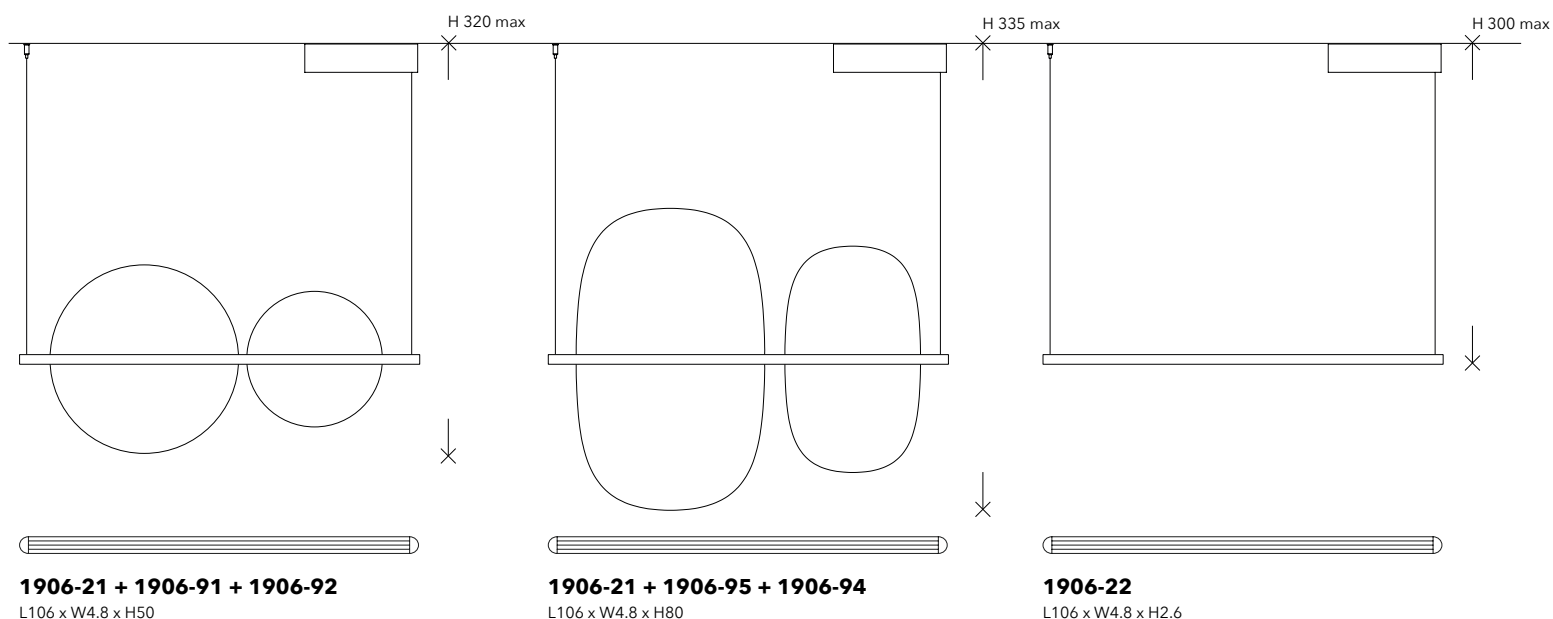

Finiture / Finishes

Struttura / Structure

MDF laccato opaco / Matt laquered MDF

Tessuto acustico / Acoustic fabric (1906-90 - 1906-95)