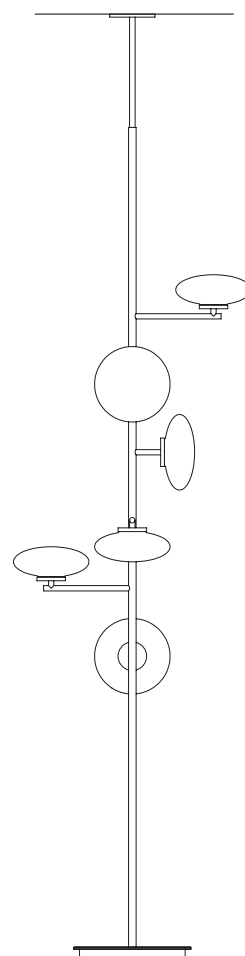

Ø32 x W50 x H220-250

Finiture / Finishes

Struttura / Structure

Nero opaco
Matt black

Bronzo spazzolato
Brushed bronze

Vetro / Glass

Bianco
White