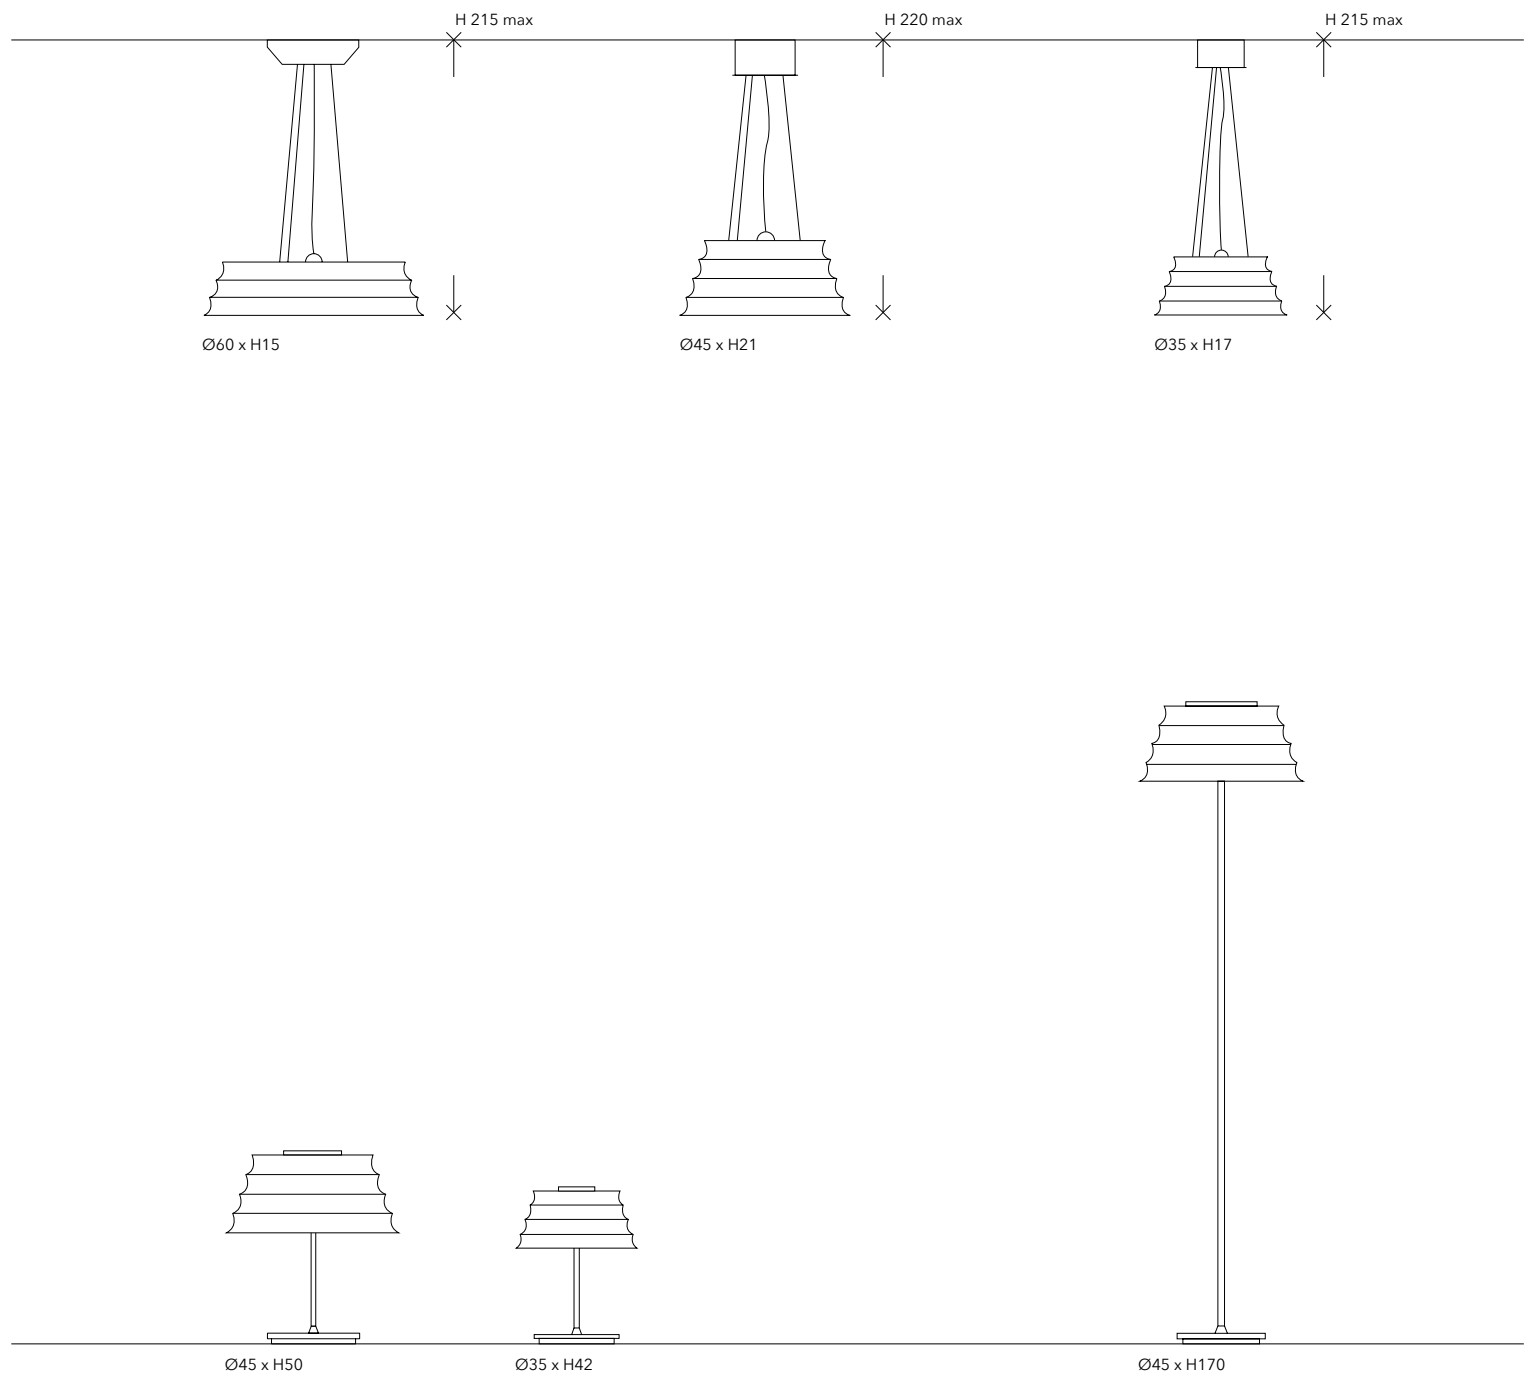

Finiture / Finishes

Struttura / Structure

Metallo nichel satinato
Nickel satin metal

Diffusore / Shade

Vetro trasparente
Transparent glass

Vetro bianco
White glass

Vetro sabbia
Sand glass

Vetro bronzato (no 9907-24)
Bronzed glass (no 9907-24)