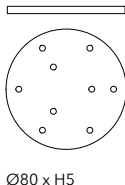

A-PIASTRE TONDE (ACORN, GLO, LIT, MOM)
A-PLATES ROUND (ACORN, GLO, LIT, MOM)

AA01-T-30-03
Bianco opaco / Matt white

AA18-T-30-03
Titanio / Titanium

Piastra tonda con massimo 3 fori
Round plate with max 3 fittings

AA01-T-42-A3 (no Acorn, no Lit)
Bianco opaco / Matt white

AA18-T-42-A3 (no Acorn, no Lit)
Titanio / Titanium

Piastra tonda con massimo 3 fori
Round plate with max 3 fittings

AA01-T-42-05
Bianco opaco / Matt white

AA18-T-42-05
Titanio / Titanium

Piastra tonda con massimo 5 fori
Round plate with max 5 fittings

AA01-T-42-07
Bianco opaco / Matt white

AA18-T-42-07
Titanio / Titanium

Piastra tonda con massimo 7 fori
Round plate with max 7 fittings

AA01-T-60-07
Bianco opaco / Matt white

AA18-T-60-07
Titanio / Titanium

Piastra tonda con massimo 7 fori
Round plate with max 7 fittings

AA01-T-80-09
Bianco opaco / Matt white

AA18-T-80-09
Titanio / Titanium

Piastra tonda con massimo 9 fori
Round plate with max 9 fittings

AA01-T-80-13
Bianco opaco / Matt white

AA18-T-80-13
Titanio / Titanium

Piastra tonda con massimo 13 fori
Round plate with max 13 fittings

AA01-T-100-17
Bianco opaco / Matt white

AA18-T-100-17
Titanio / Titanium

Piastra tonda con massimo 17 fori
Round plate with max 17 fittings

AA01-T-120-41
Bianco opaco / Matt white

AA18-T-120-41
Titanio / Titanium

Piastra tonda con massimo 41 fori
Round plate with max 41 fittings

A-PIASTRE LINEARI
A-PLATES LINEAR

AA01-L-92-08
Bianco opaco / Matt white

AA18-L-92-08
Titanio / Titanium

Piastra lineare con massimo 8 fori
Linear plate with max 8 fittings

AA01-L-138-08
Bianco opaco / Matt white

AA18-L-138-08
Titanio / Titanium

Piastra lineare con massimo 8 fori
Linear plate with max 8 fittings

AA01-L-90-07
Bianco opaco / Matt white

AA18-L-90-07
Titanio / Titanium