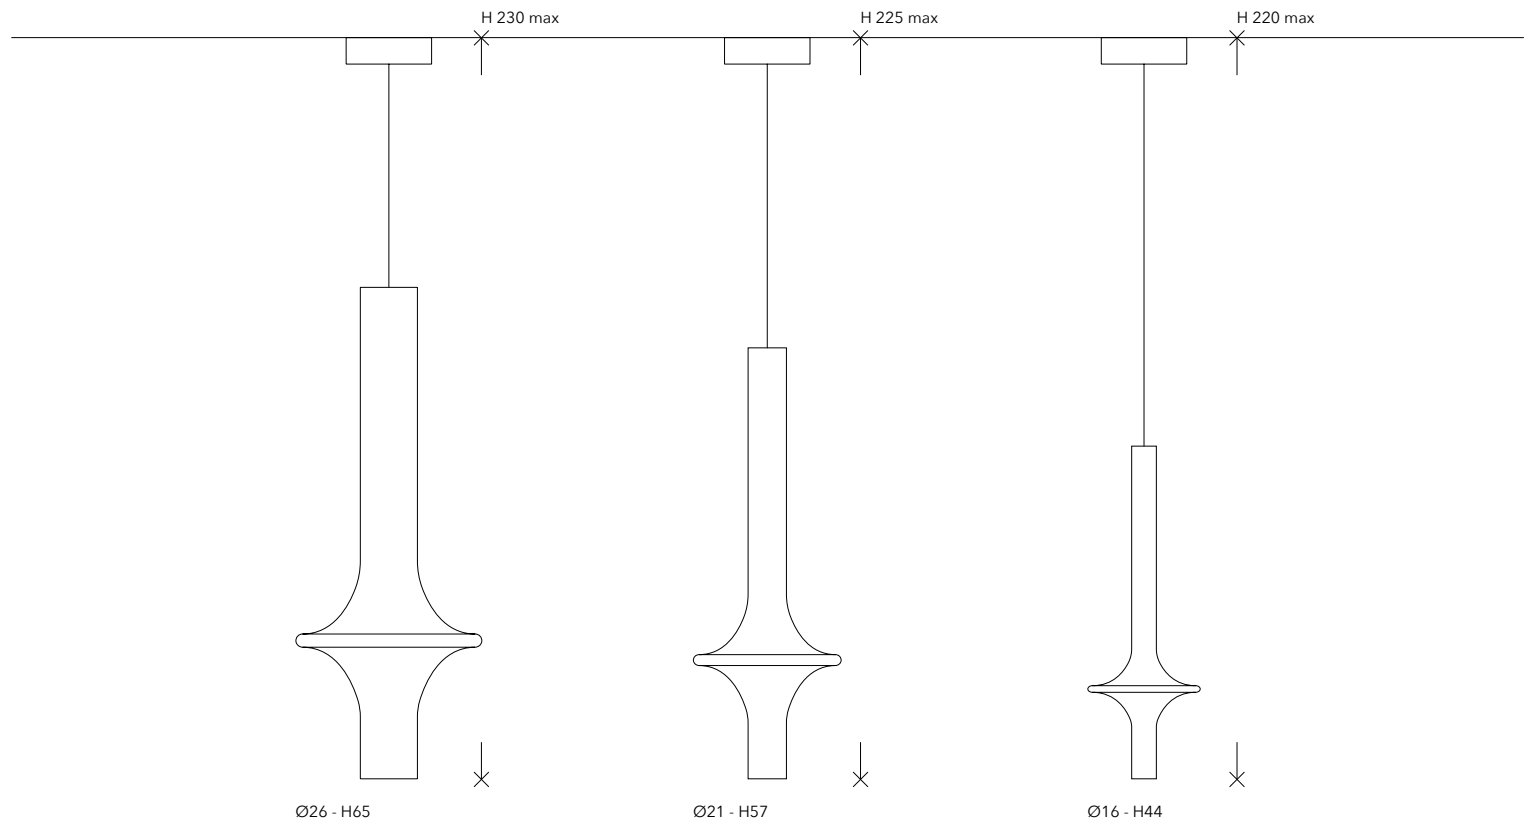

Finiture / Finishes

Struttura / Structure

Nero opaco
Matt black

Oro opaco
Matt gold

Vetri / Glasses

Trasparente
Transparent

Fumé
Fumé