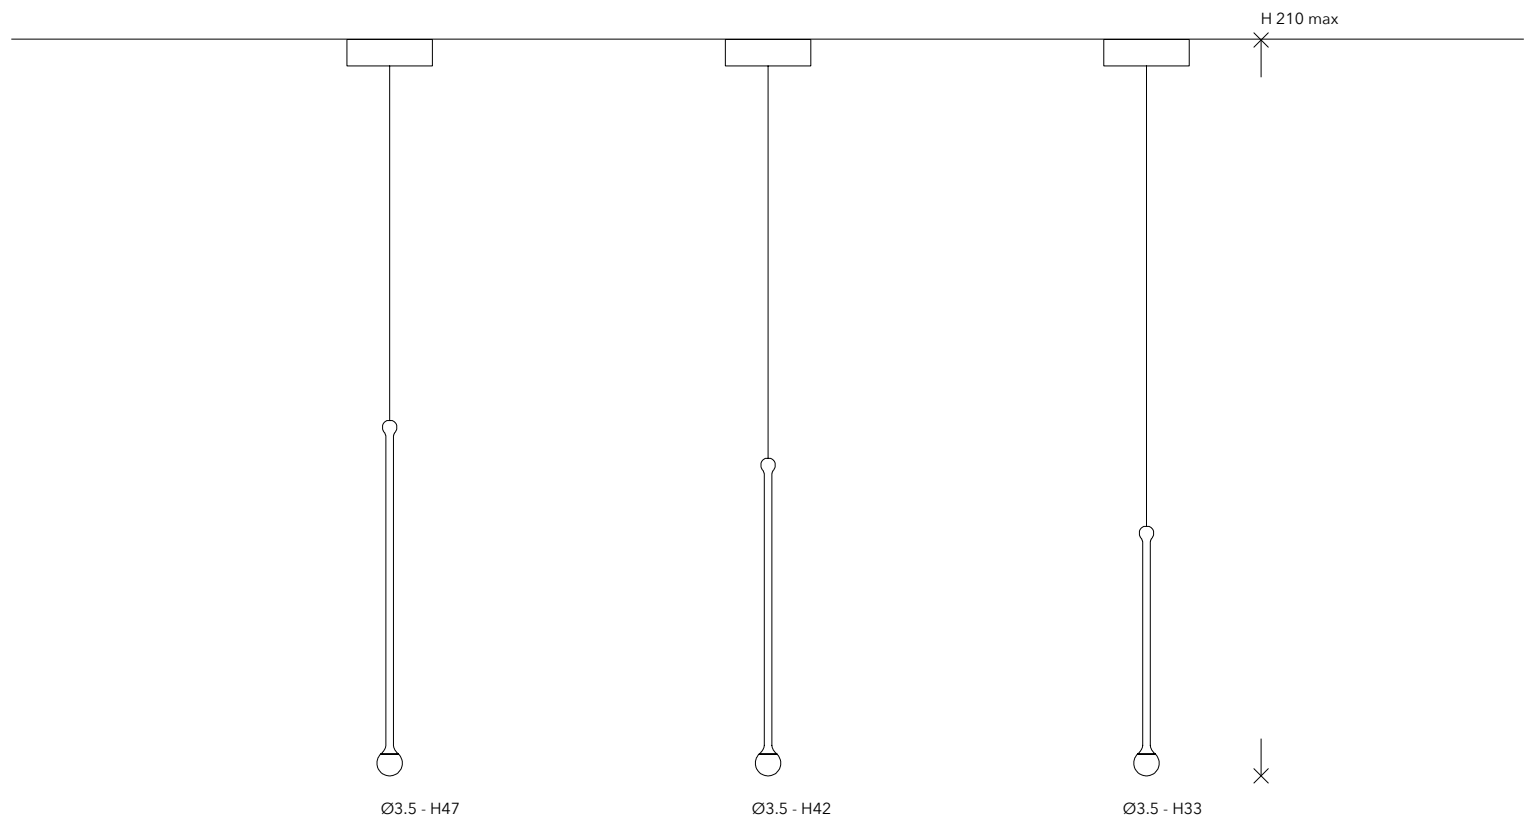

Finiture / Finishes

Struttura / Structure

Nero opaco
Matt black

Oro opaco
Matt gold

Bianco opaco
Matt white