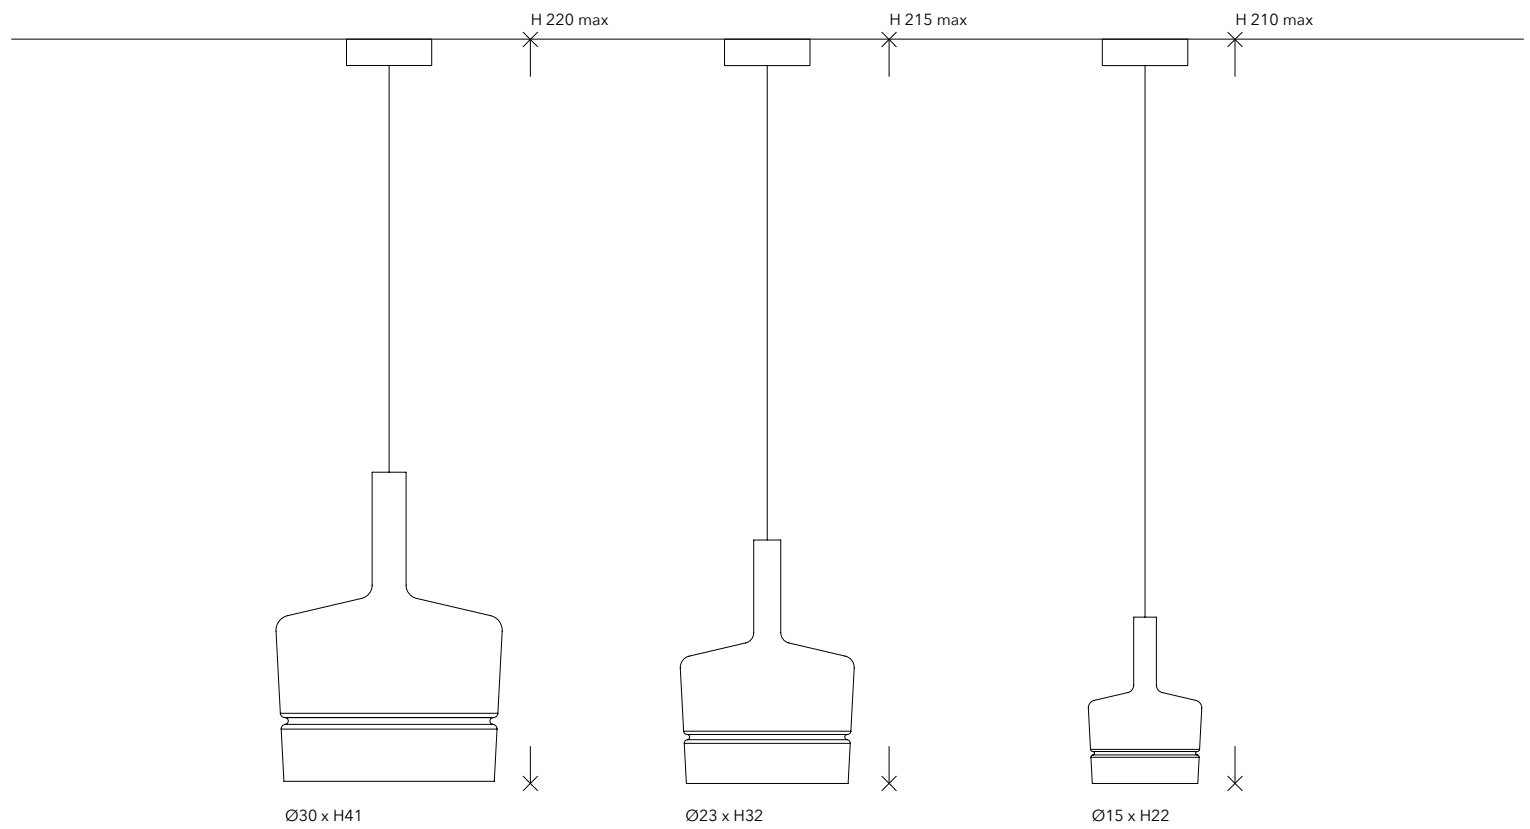

Finiture / Finishes

Struttura / Structure

Grigio Cemento
Grey concrete

Vetro/ Glass

Trasparente
Transparent