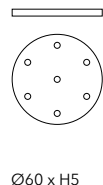

AA01-T-60-07
Bianco opaco / Matt white

AA18-T-60-07
Titanio / Titanium

Piastra tonda con massimo 7 fori
Round plate with max 7 fittings