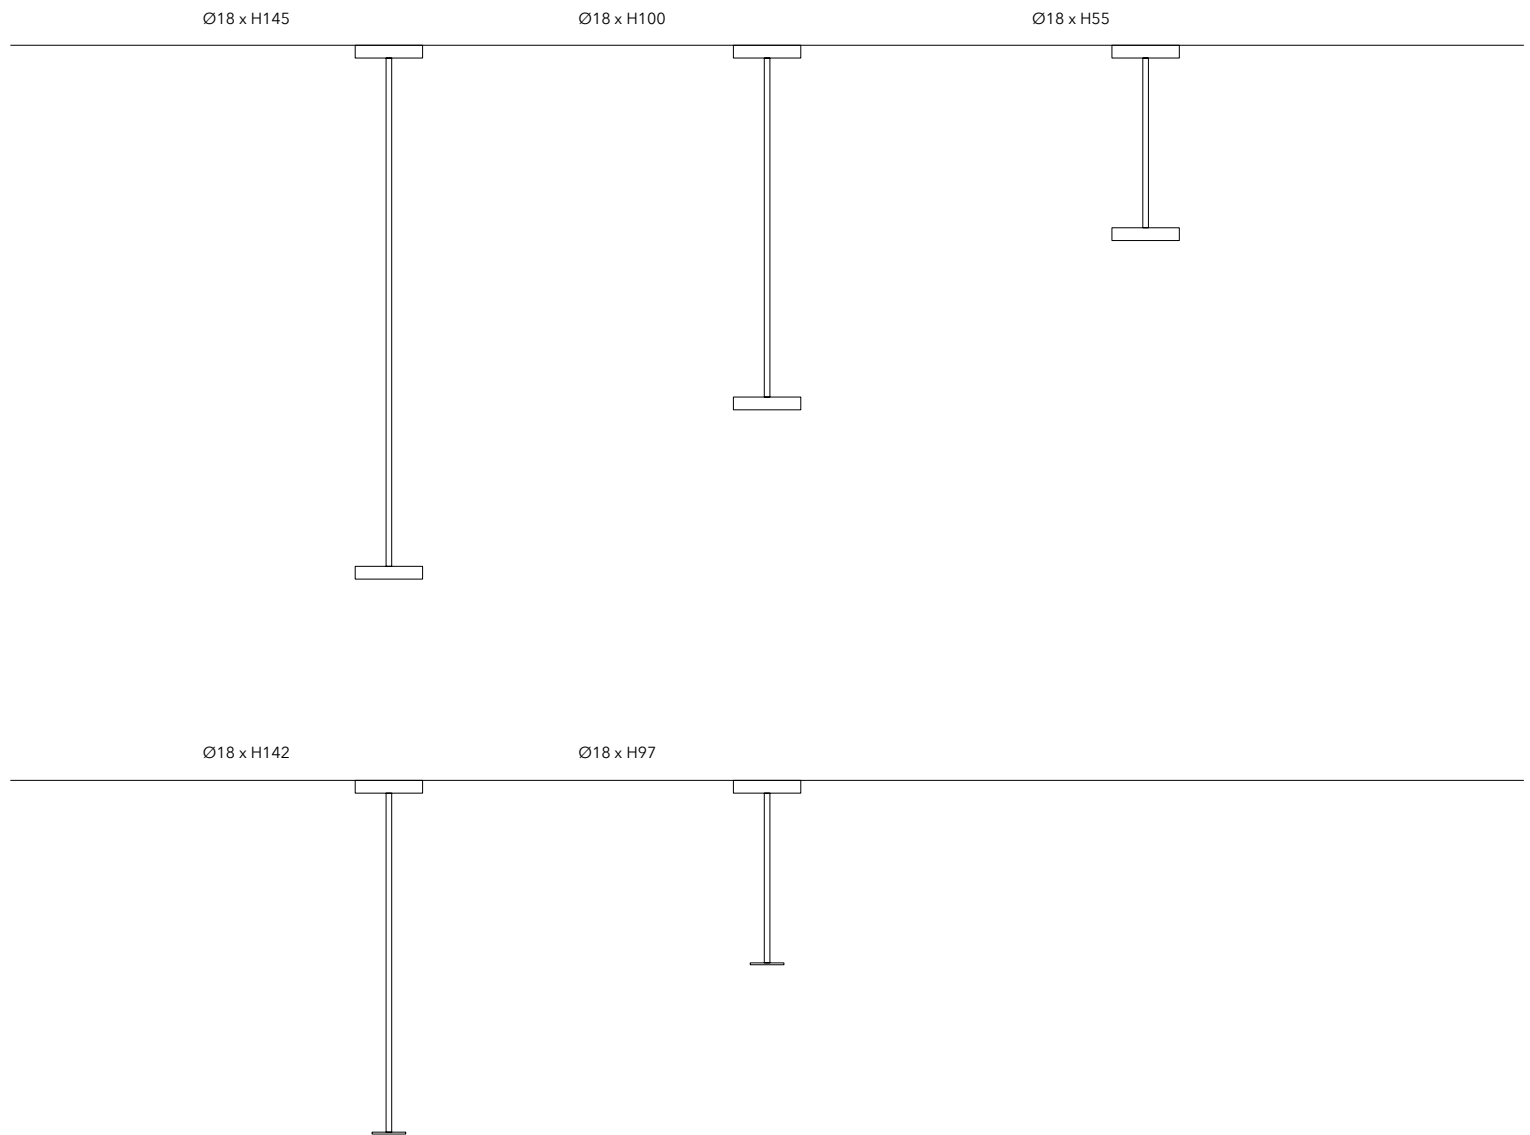

Finiture / Finishes

Struttura / Structure

Nero opaco
Matt black

Oro opaco
Matt gold