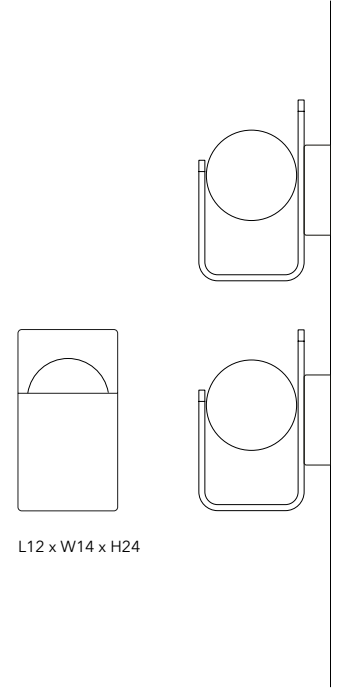

L12 x W14 x H24