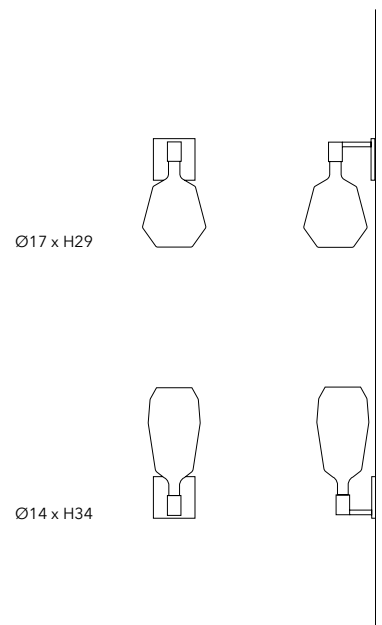

Finiture / Finishes

Struttura applique / Wall structure

Vetri opachi / Matt glass