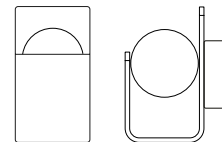

194
Morsetto