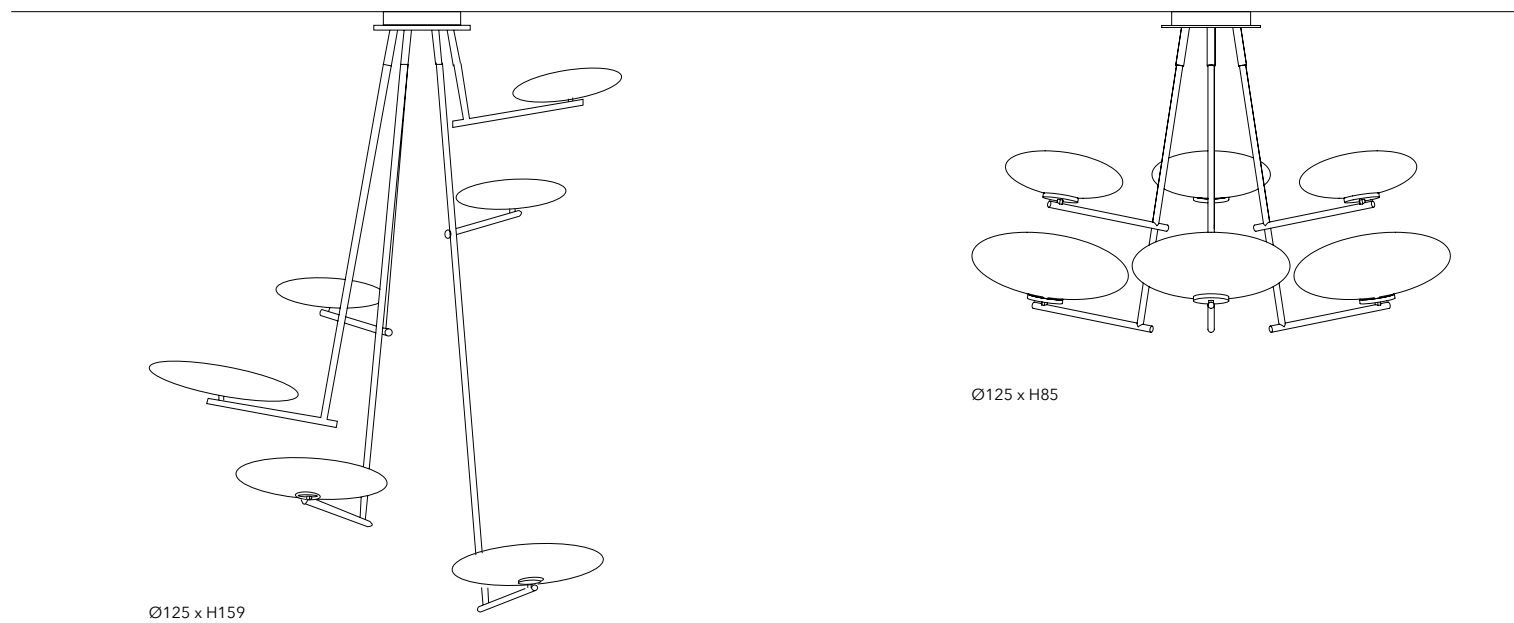

### **1307-23 LARGE SUSPENSION**

6x 10W - 3000K  
Dimmable Phase cut  
IP20

**Finiture / Finishes**

**Struttura / Structure**

Nero opaco  
Matt black

Bronzo spazzolato  
Brushed bronze

**Vetro / Glass**

Bianco  
White