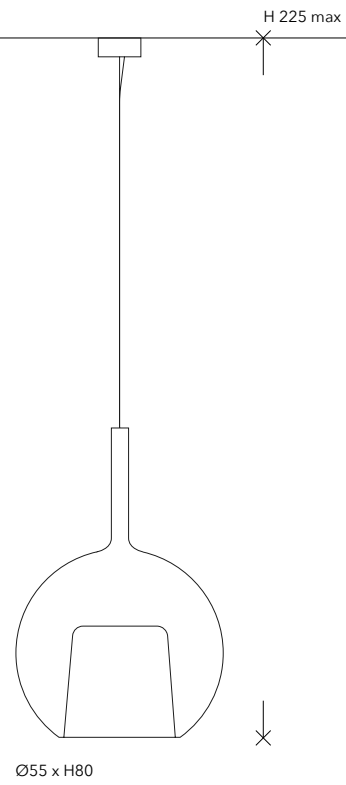

### **0811-94 CANOPY TYPE D**

Ø11.3 x H3.5  
Bianco / White - Titanio / Titanium - Nero / Black  
on-off / Dimmable DALI

Finiture / Finishes

Vetri specchiati / Mirroring Glass

Trasparente  
Transparent

Argento specchiato  
Mirroring silver