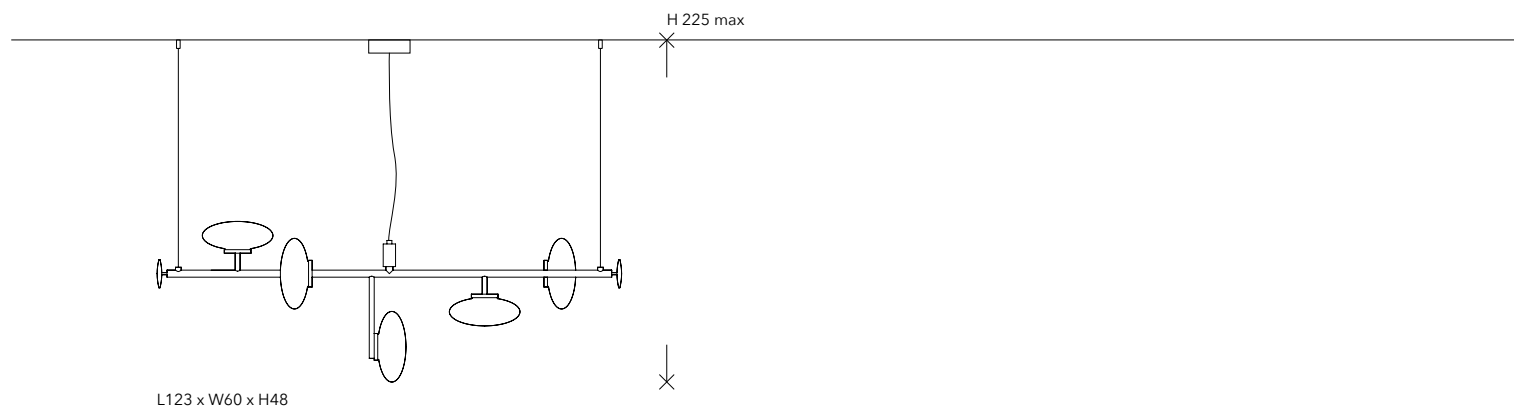

### **1307-23 LARGE SUSPENSION**

6x 10W - 3000K  
Dimmable Phase cut  
IP20

**Finiture / Finishes**

**Struttura / Structure**

Nero opaco  
Matt black

Bronzo spazzolato  
Brushed bronze

**Vetro / Glass**

Bianco  
White