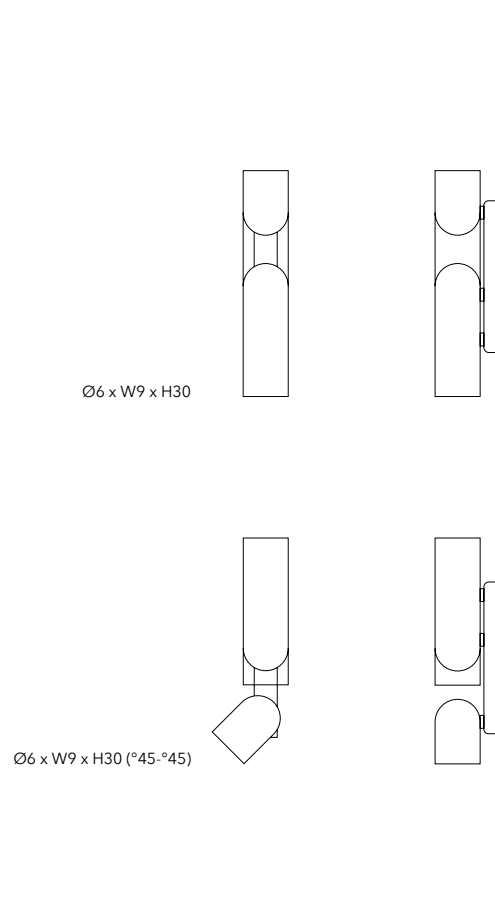

Finiture / Finishes

Struttura / Structure

Nero opaco
Matt black

Bronzo spazzolato
Brushed bronze

Vetro / Glass

Trasparente
Transparent