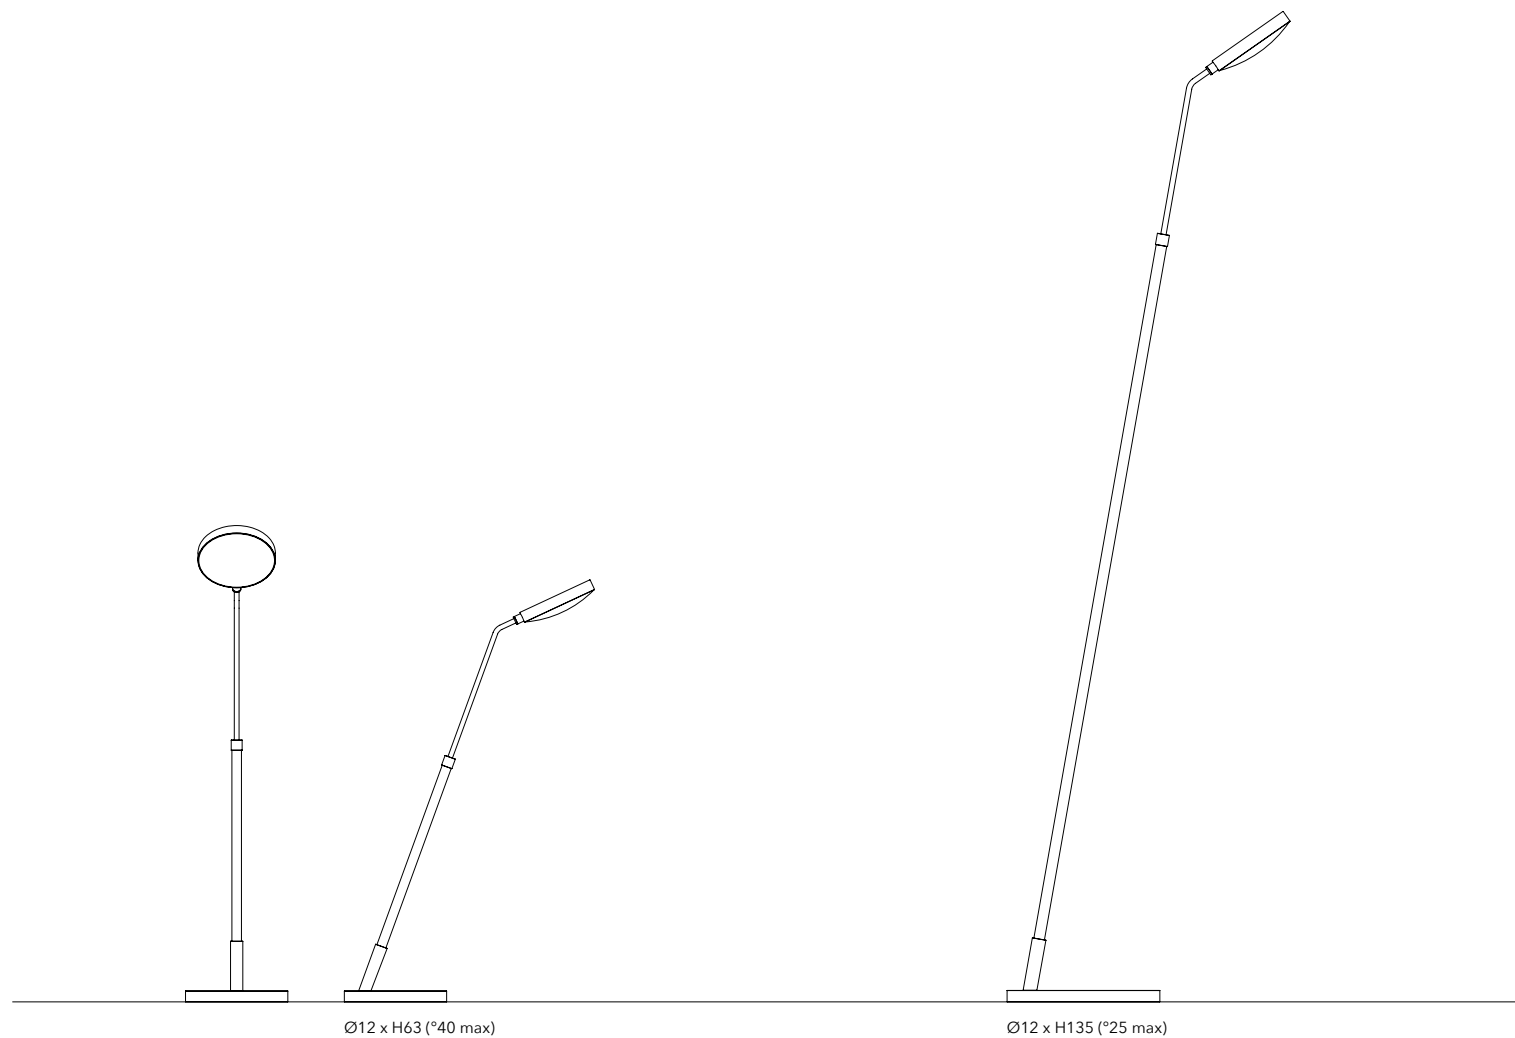

Finiture / Finishes

Struttura / Structure

Nero opaco
Matt black

Pelle / Leather

Pelle cognac
Cognac leather

Pelle nera
Black leather