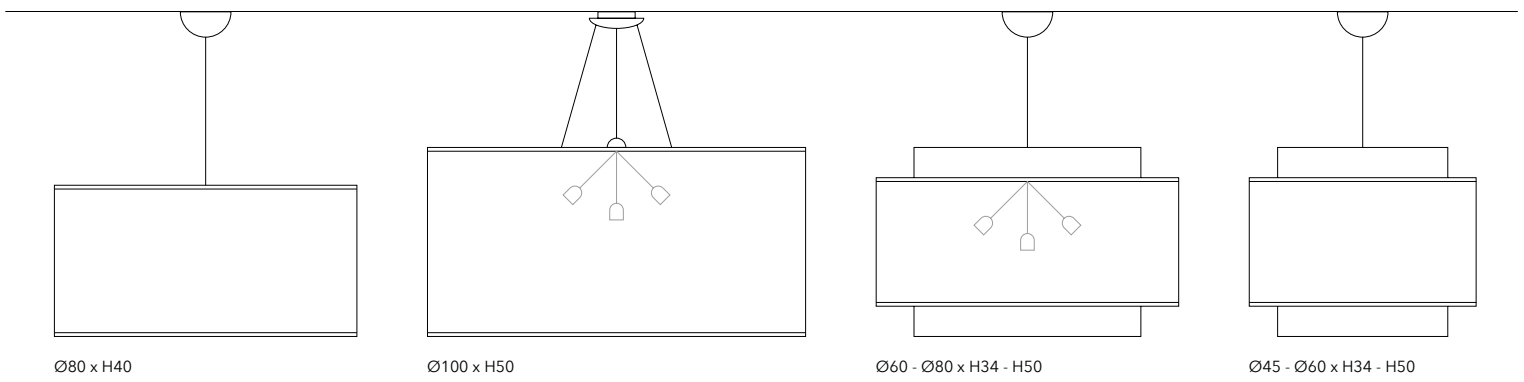

Finiture / Finishes

Paralume / Shade

Tessuti collezione p.72
Fabric collection p.72