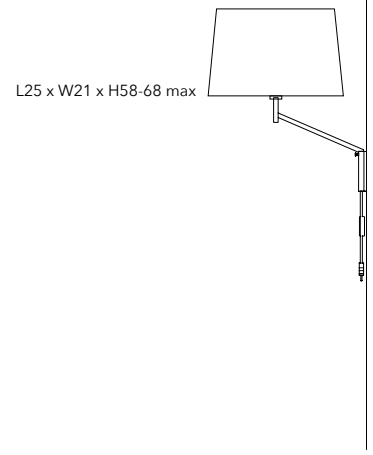

Finiture / Finishes

Paralume / Shade

Tessuti collezione p.72
Fabric collection p.72

Struttura metallo / Metal structure

Nichel satinato
Nickel satin