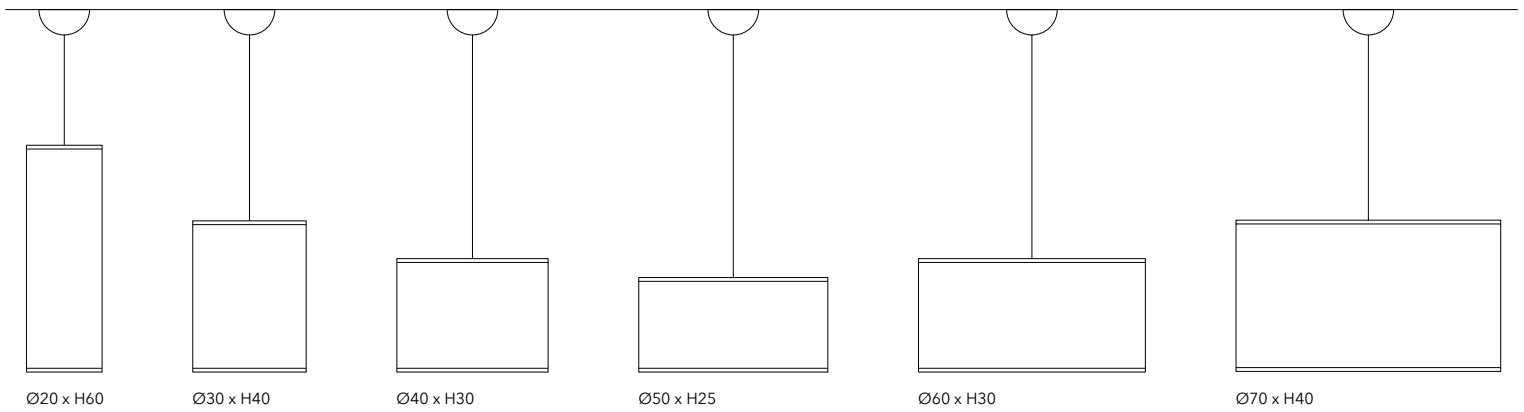

Finiture / Finishes

Paralume / Shade

Tessuti collezione p.72
Fabric collection p.72