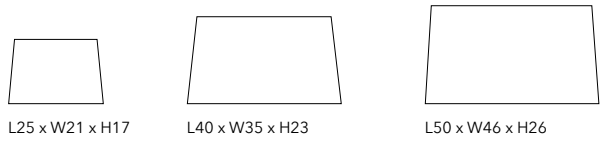

Finiture / Finishes

Paralume / Shade

Tessuti collezione p.72
Fabric collection p.72

Struttura metallo / Metal structure

Nichel satinato
Nickel satin