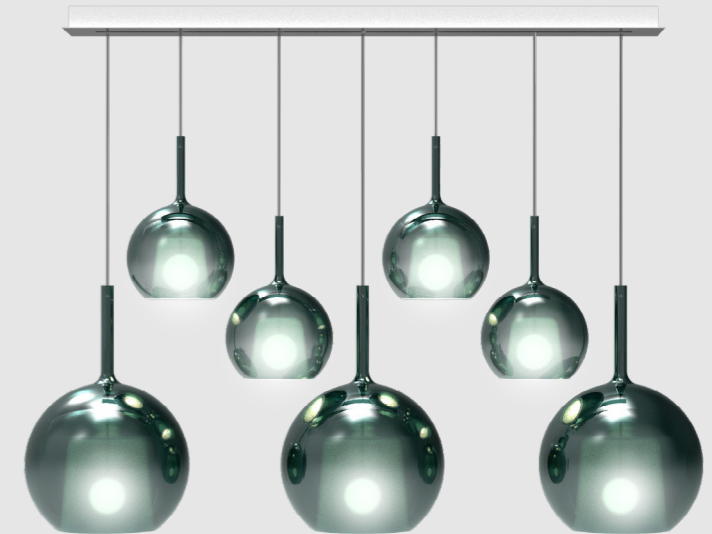

Glo x7 + plate 1380 x 140mm

N.3 Glo Large (green); N.4 Glo Medium (green)
+
N.1 plate 1380 x 140mm (white)