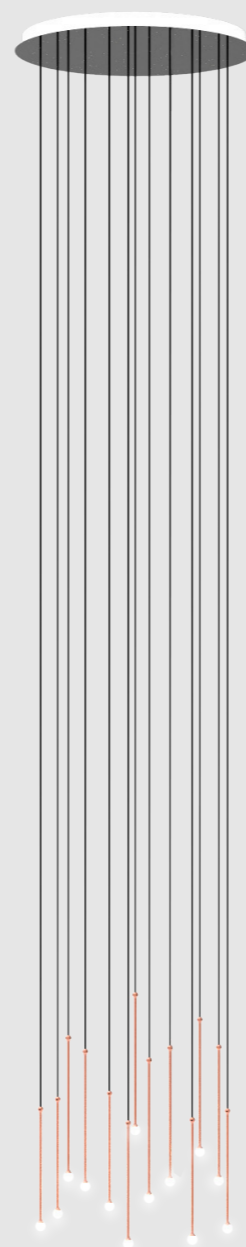

3B

Storm x13 + plate Ø 800mm

N.7 Storm Large (rose gold); N.6 Storm Medium (rose gold)
+
N.1 plate Ø 800mm (white)