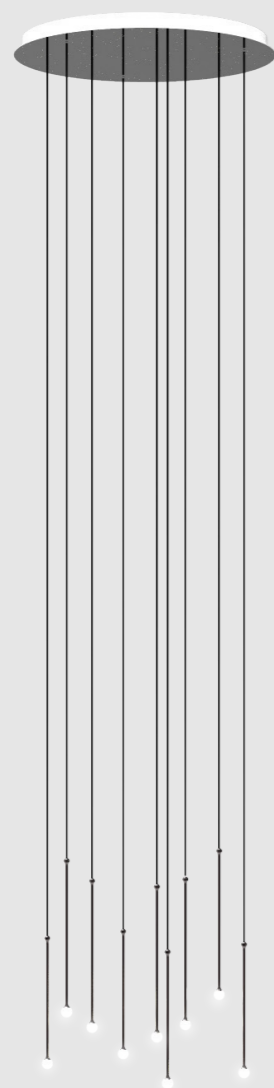

SINGLE LAMP 87

SMALL CLUSTER 92

BIG CLUSTER 98

STORM

N. 4 Storm Medium (graphite)

STORM

STORM

SINGLE LAMP

1C

Storm Large + canopy

N.1 Storm Large (graphite) + N.1 canopy (graphite)

SINGLE LAMP 87

SMALL CLUSTER 92

BIG CLUSTER 98

STORM

N. 4 Storm Large (gold); N. 6 Storm Medium (gold); N. 3 Storm Mini (gold)

SINGLE LAMP 87

SMALL CLUSTER 92

BIG CLUSTER 98

STORM

N. 4 Storm Large (gold); N. 6 Storm Medium (gold); N. 7 Storm Mini (gold)

STORM

STORM

N. 4 Storm Large (graphite); N. 3 Storm Large (gold); N. 4 Storm Medium (graphite); N. 4 Storm Medium (gold); N. 5 Storm Mini (graphite); N. 8 Storm Mini (gold)

STORM

N. 8 Storm Large (gold); N. 12 Storm Medium (gold); N. 6 Storm Mini (gold)

3A

Storm x9 + plate Ø 800mm

N.4 Storm Large (graphite); N.5 Storm Medium (graphite)
+
N.1 plate Ø 800mm (white)

3B

Storm x13 + plate Ø 800mm